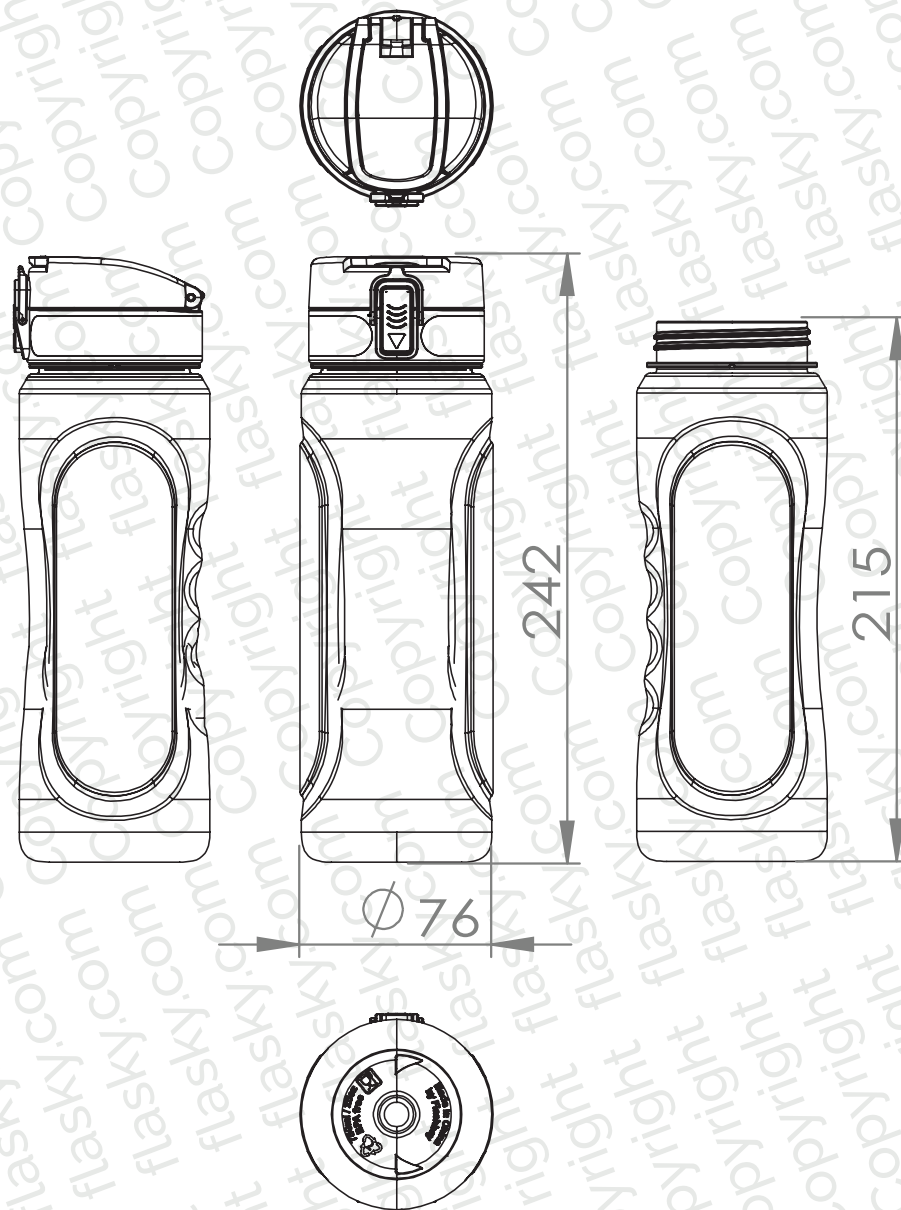

500ml / 17oz 750ml / 25oz

PRODUCT
Pacific

CODE
PF

DIMENSIONS
mm

SCALE
1:3

flasky