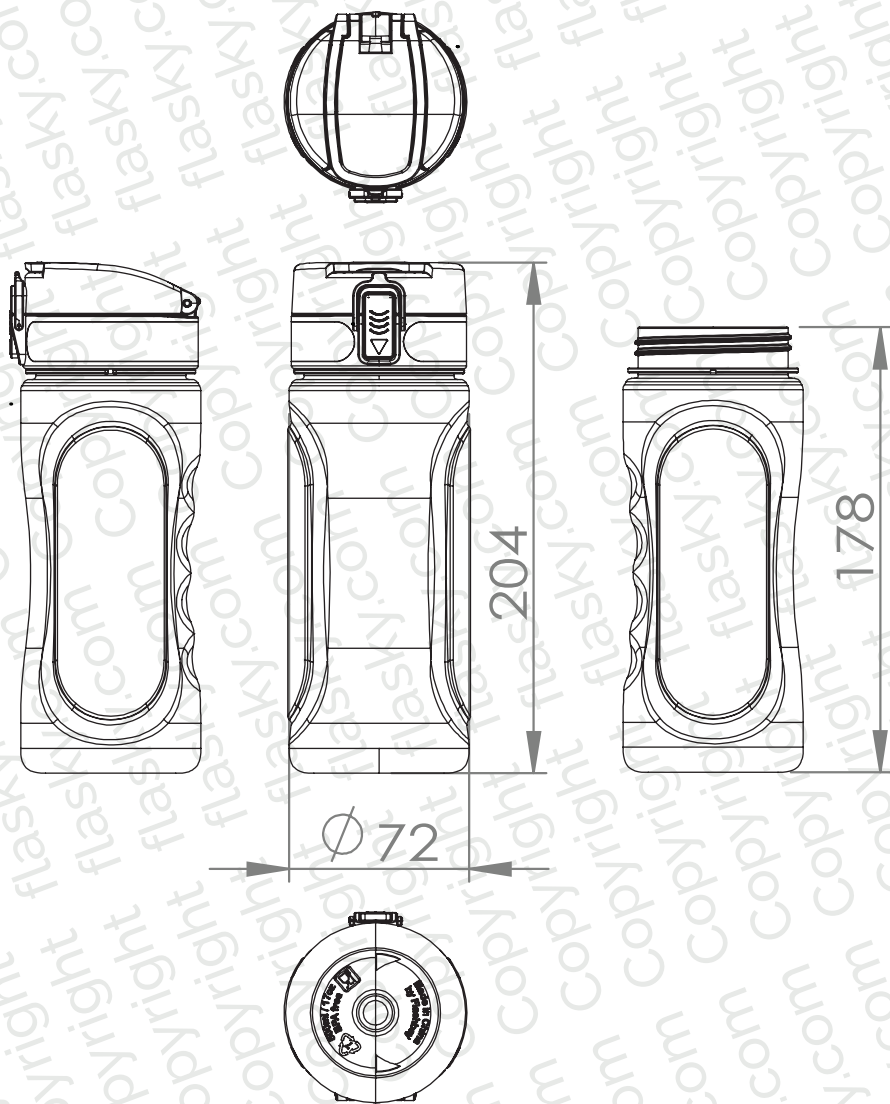

500ml / 17oz 750ml / 25oz

PRODUCT
Pacific

CODE
PF

DIMENSIONS
mm

SCALE
1:3

flasky